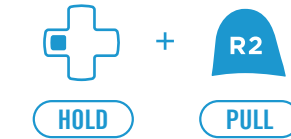

3 PROGRAMMING MODS

RAPID FIRE

Increase the rate of fire of semi-automatics weapons.

See **Advanced Mods** for adjusting rate of fire.