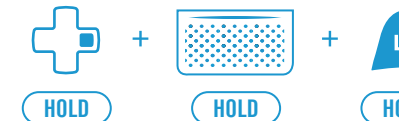

4

HOW-TO VIDEOS ON
[TINYURL.COM/EVIL-PLAYLIST](https://tinyurl.com/evil-playlist)

5