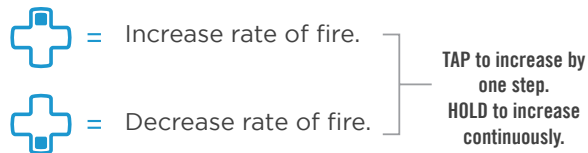

RAPID FIRE

Increase the rate of fire of semi-automatics weapons.

See **Advanced Mods** for adjusting rate of fire.

LEFT TRIGGER RAPID FIRE

AKIMBO RAPID FIRE

2

4 ADVANCED MODS

ADJUSTING YOUR RATE OF FIRE